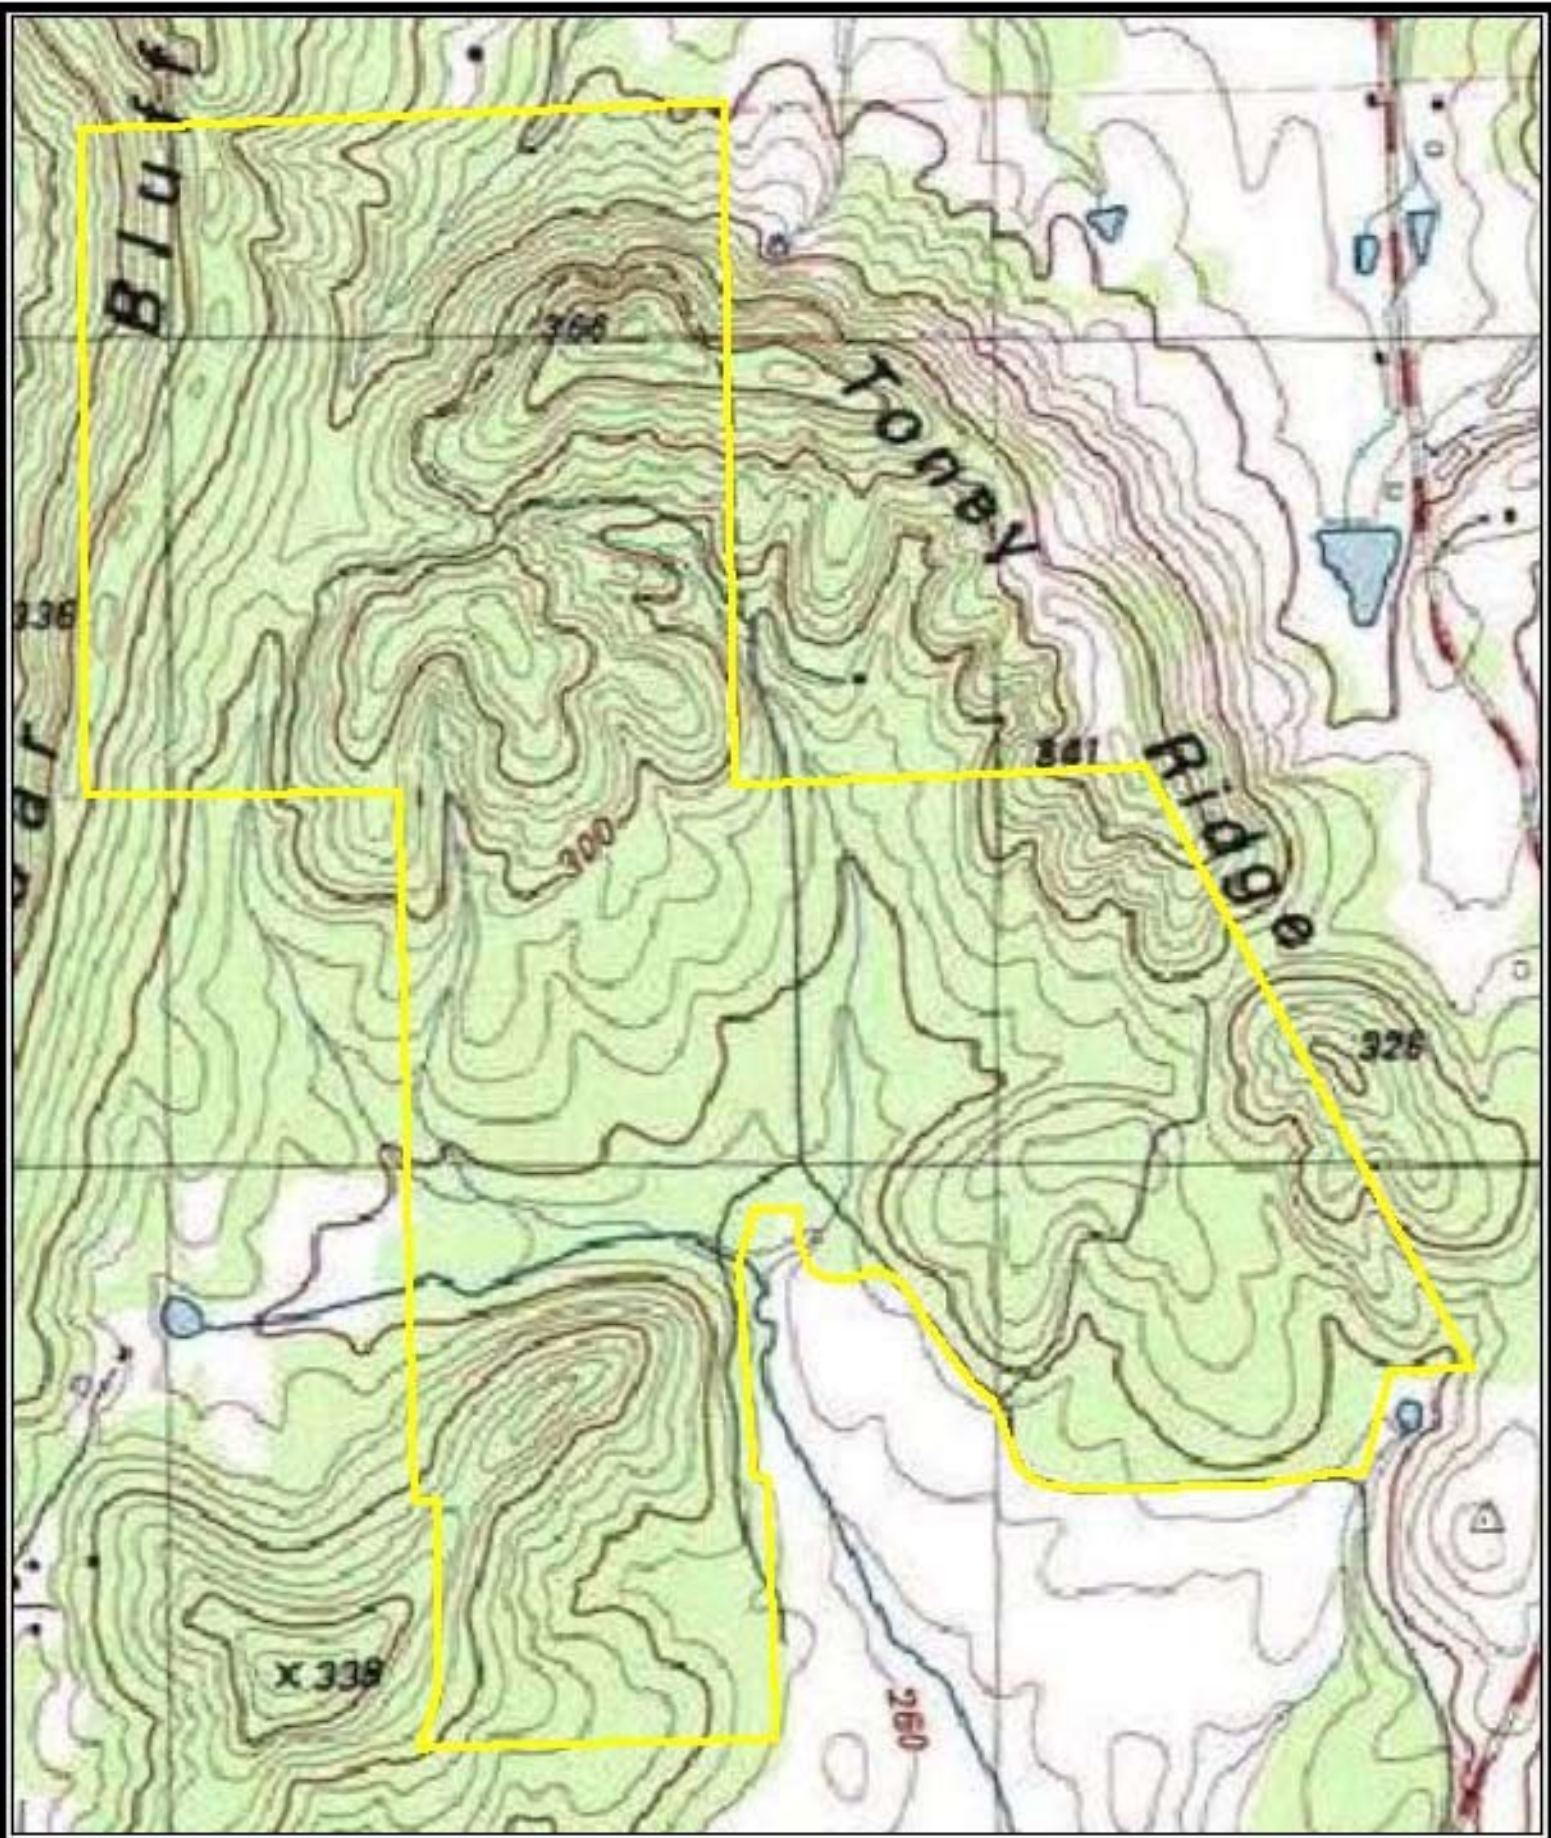

Tract: 9556
County: Catoosa
State: Georgia

1 inch equals 767 feet

Tract: 9556
County: Catoosa
State: Georgia

1 inch equals 767 feet