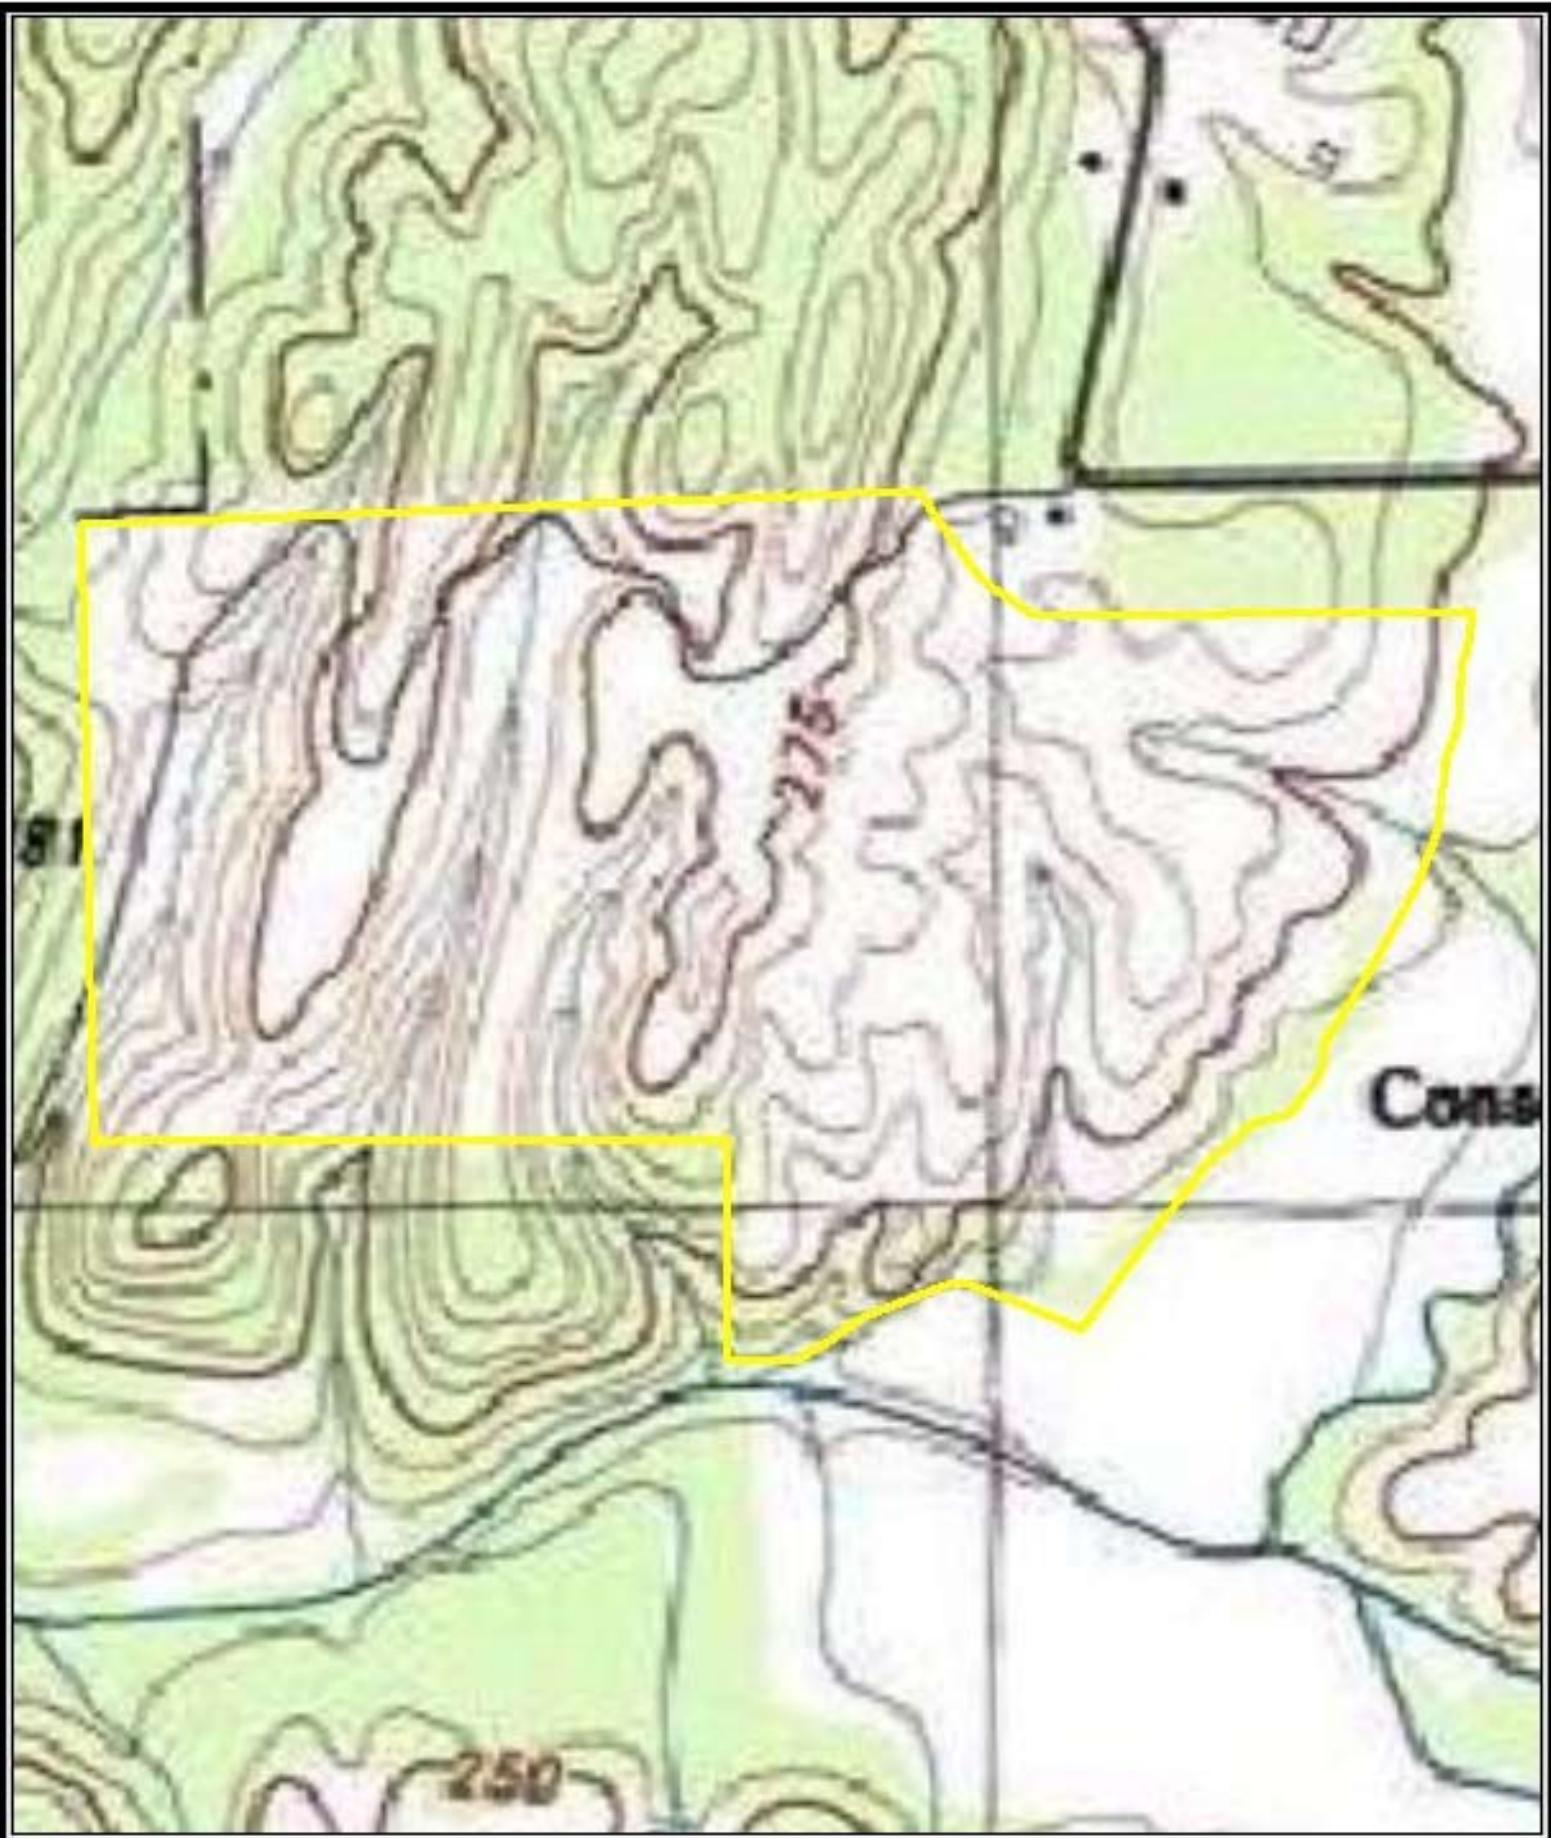

Tract: 9557
County: Catoosa
State: Georgia

1 inch equals 437 feet

Tract: 9557
County: Catoosa
State: Georgia

1 inch equals 437 feet