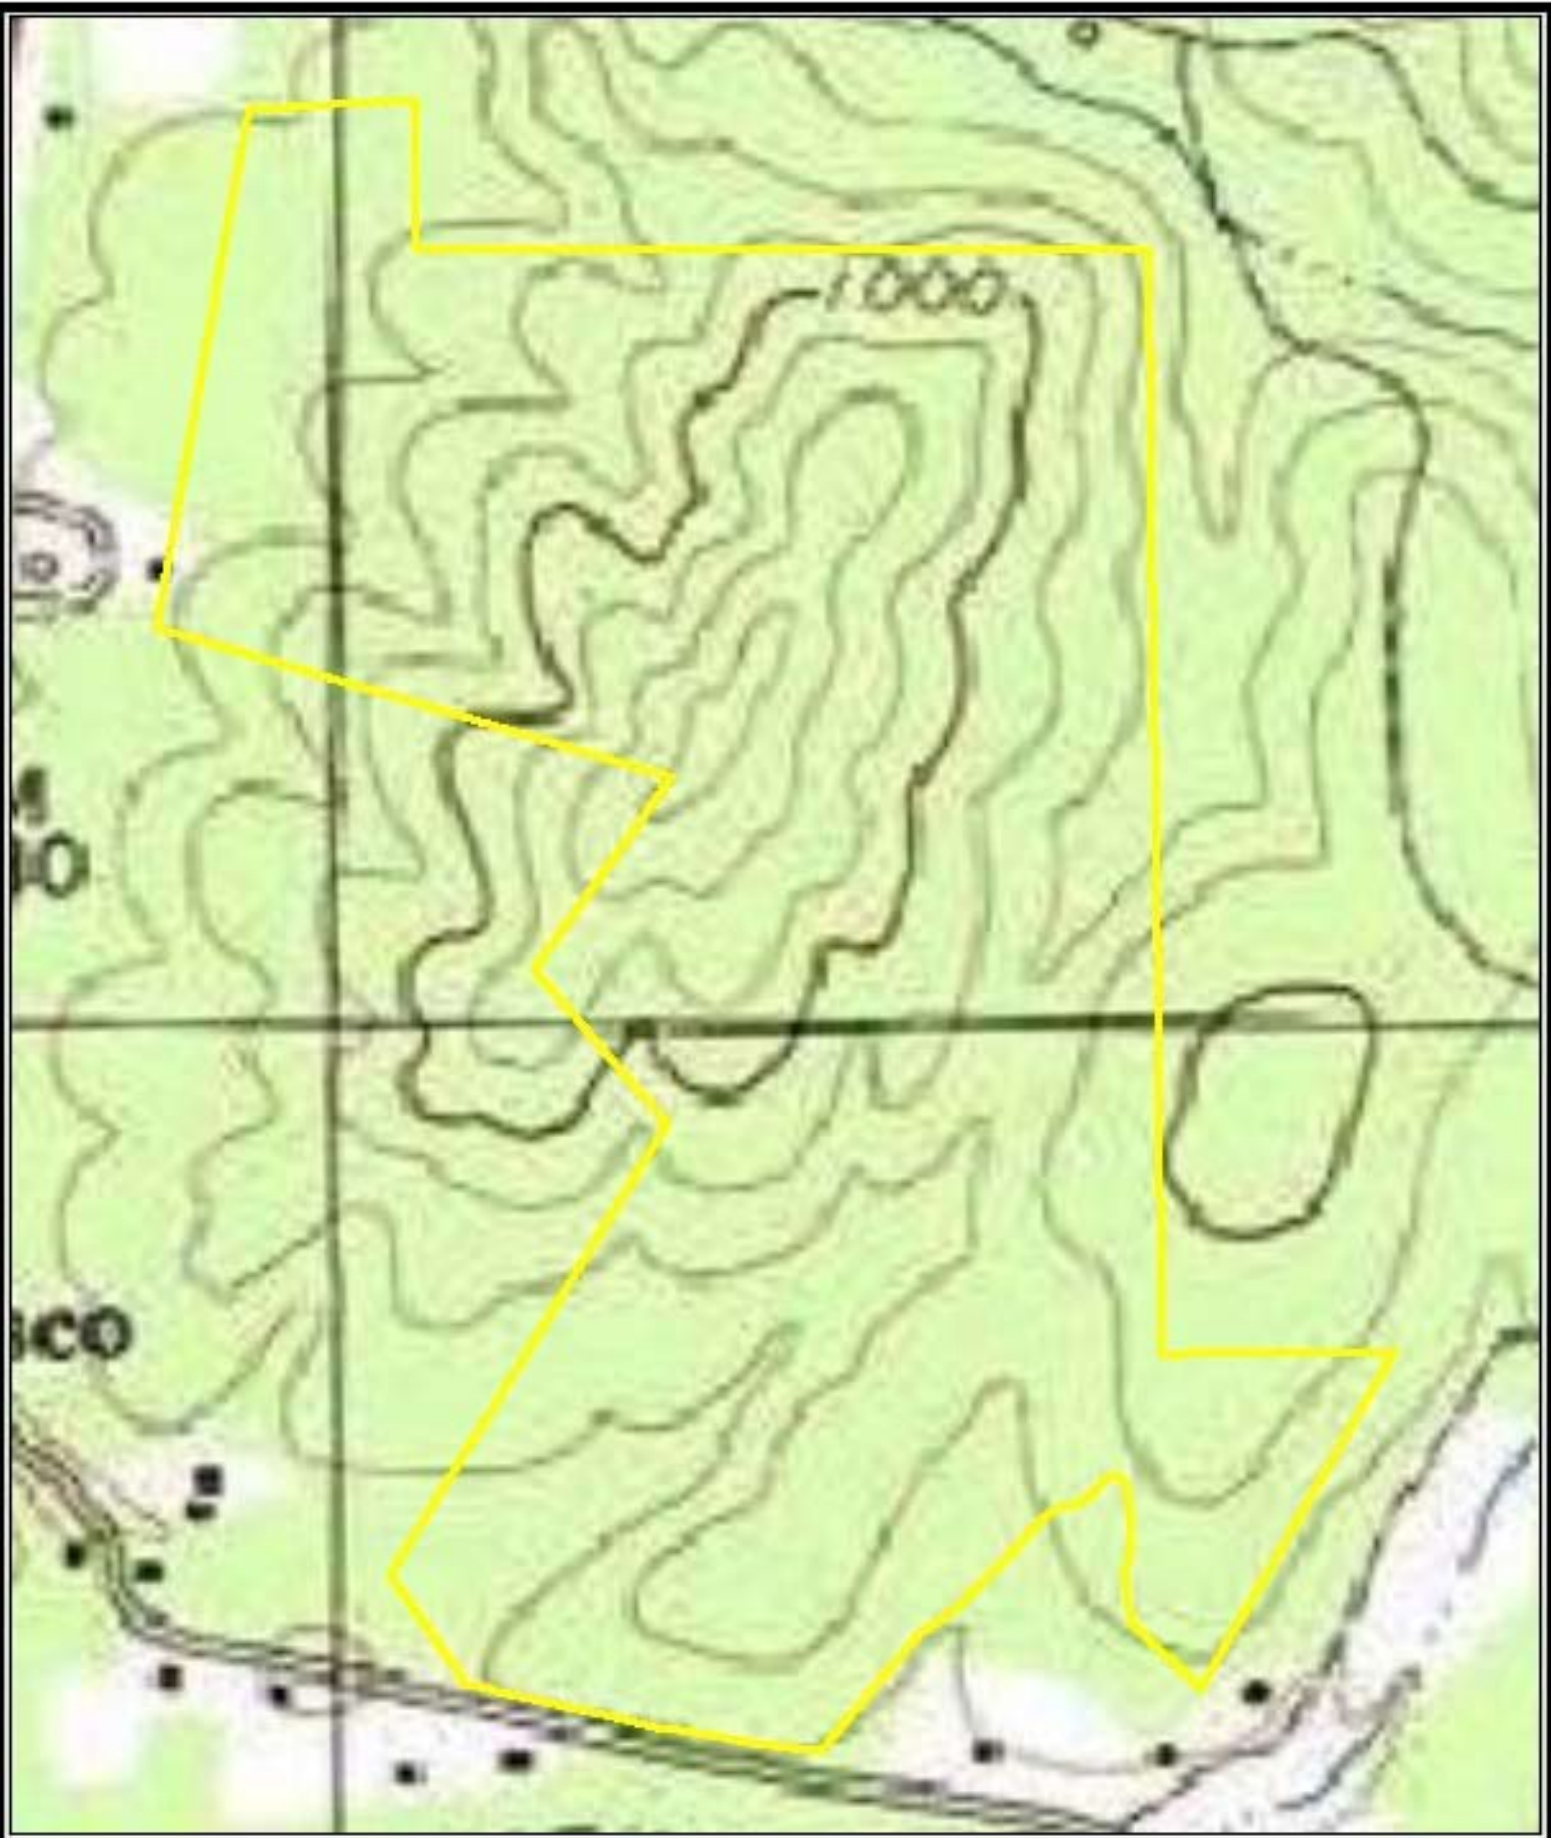

Tract: 9643  
County: Murray  
State: Georgia

  
1 inch equals 390 feet

Tract: 9643  
County: Murray  
State: Georgia

  
1 inch equals 390 feet