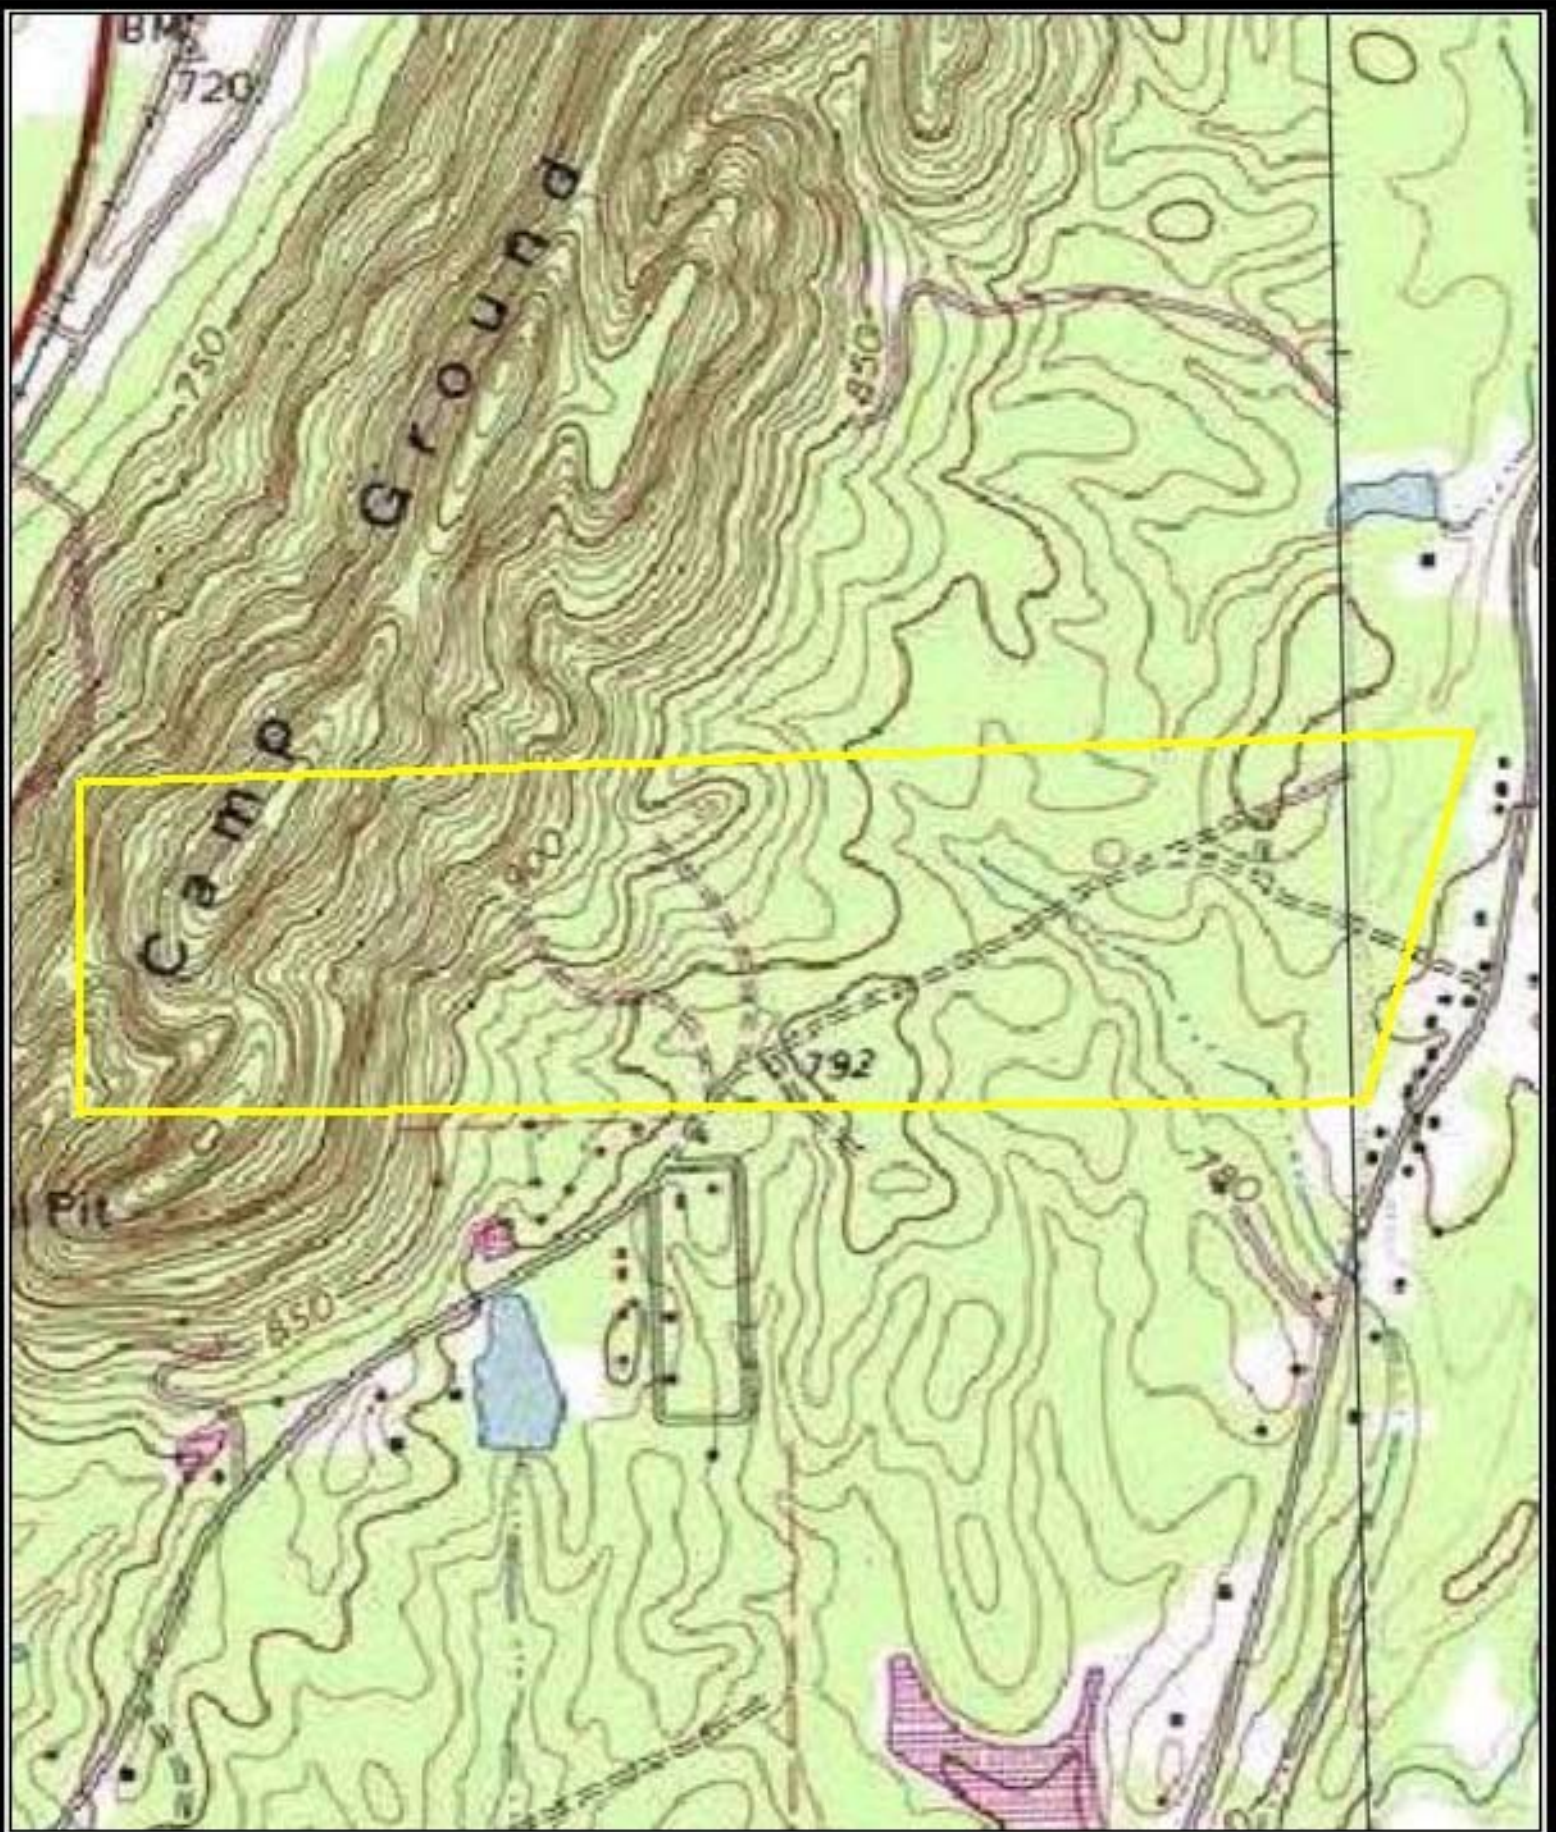

Tract: 9654
County: Murray
State: Georgia

1 inch equals 746 feet

Tract: 9654
County: Murray
State: Georgia

1 inch equals 746 feet