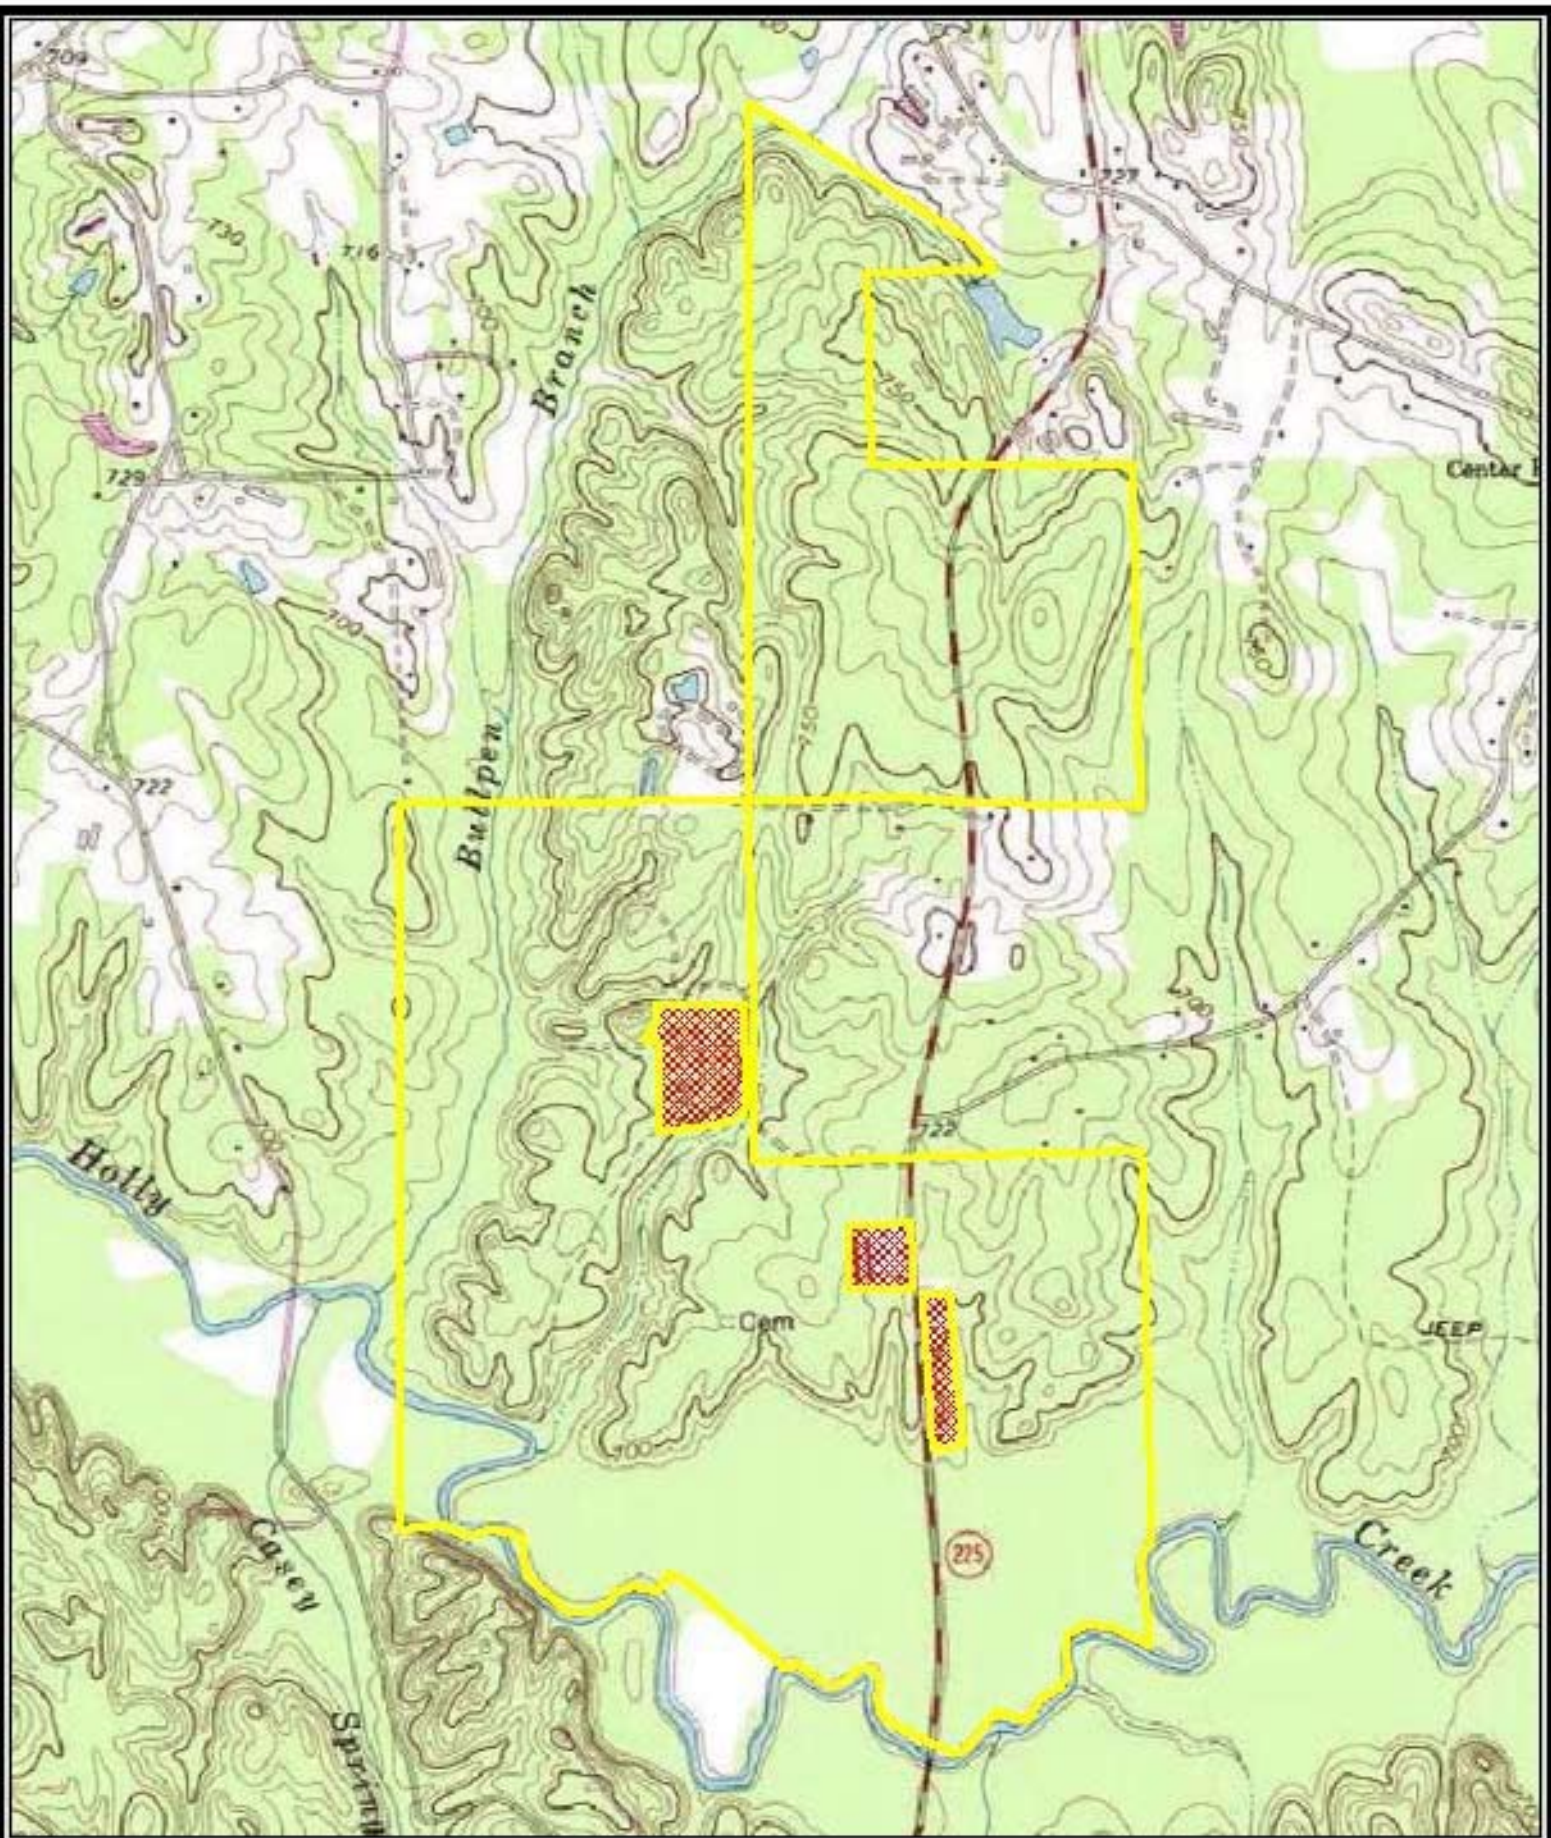

Tract: 9658
County: Murray
State: Georgia

1 inch equals 1,300 feet

Tract: 9658
County: Murray
State: Georgia

1 inch equals 1,300 feet