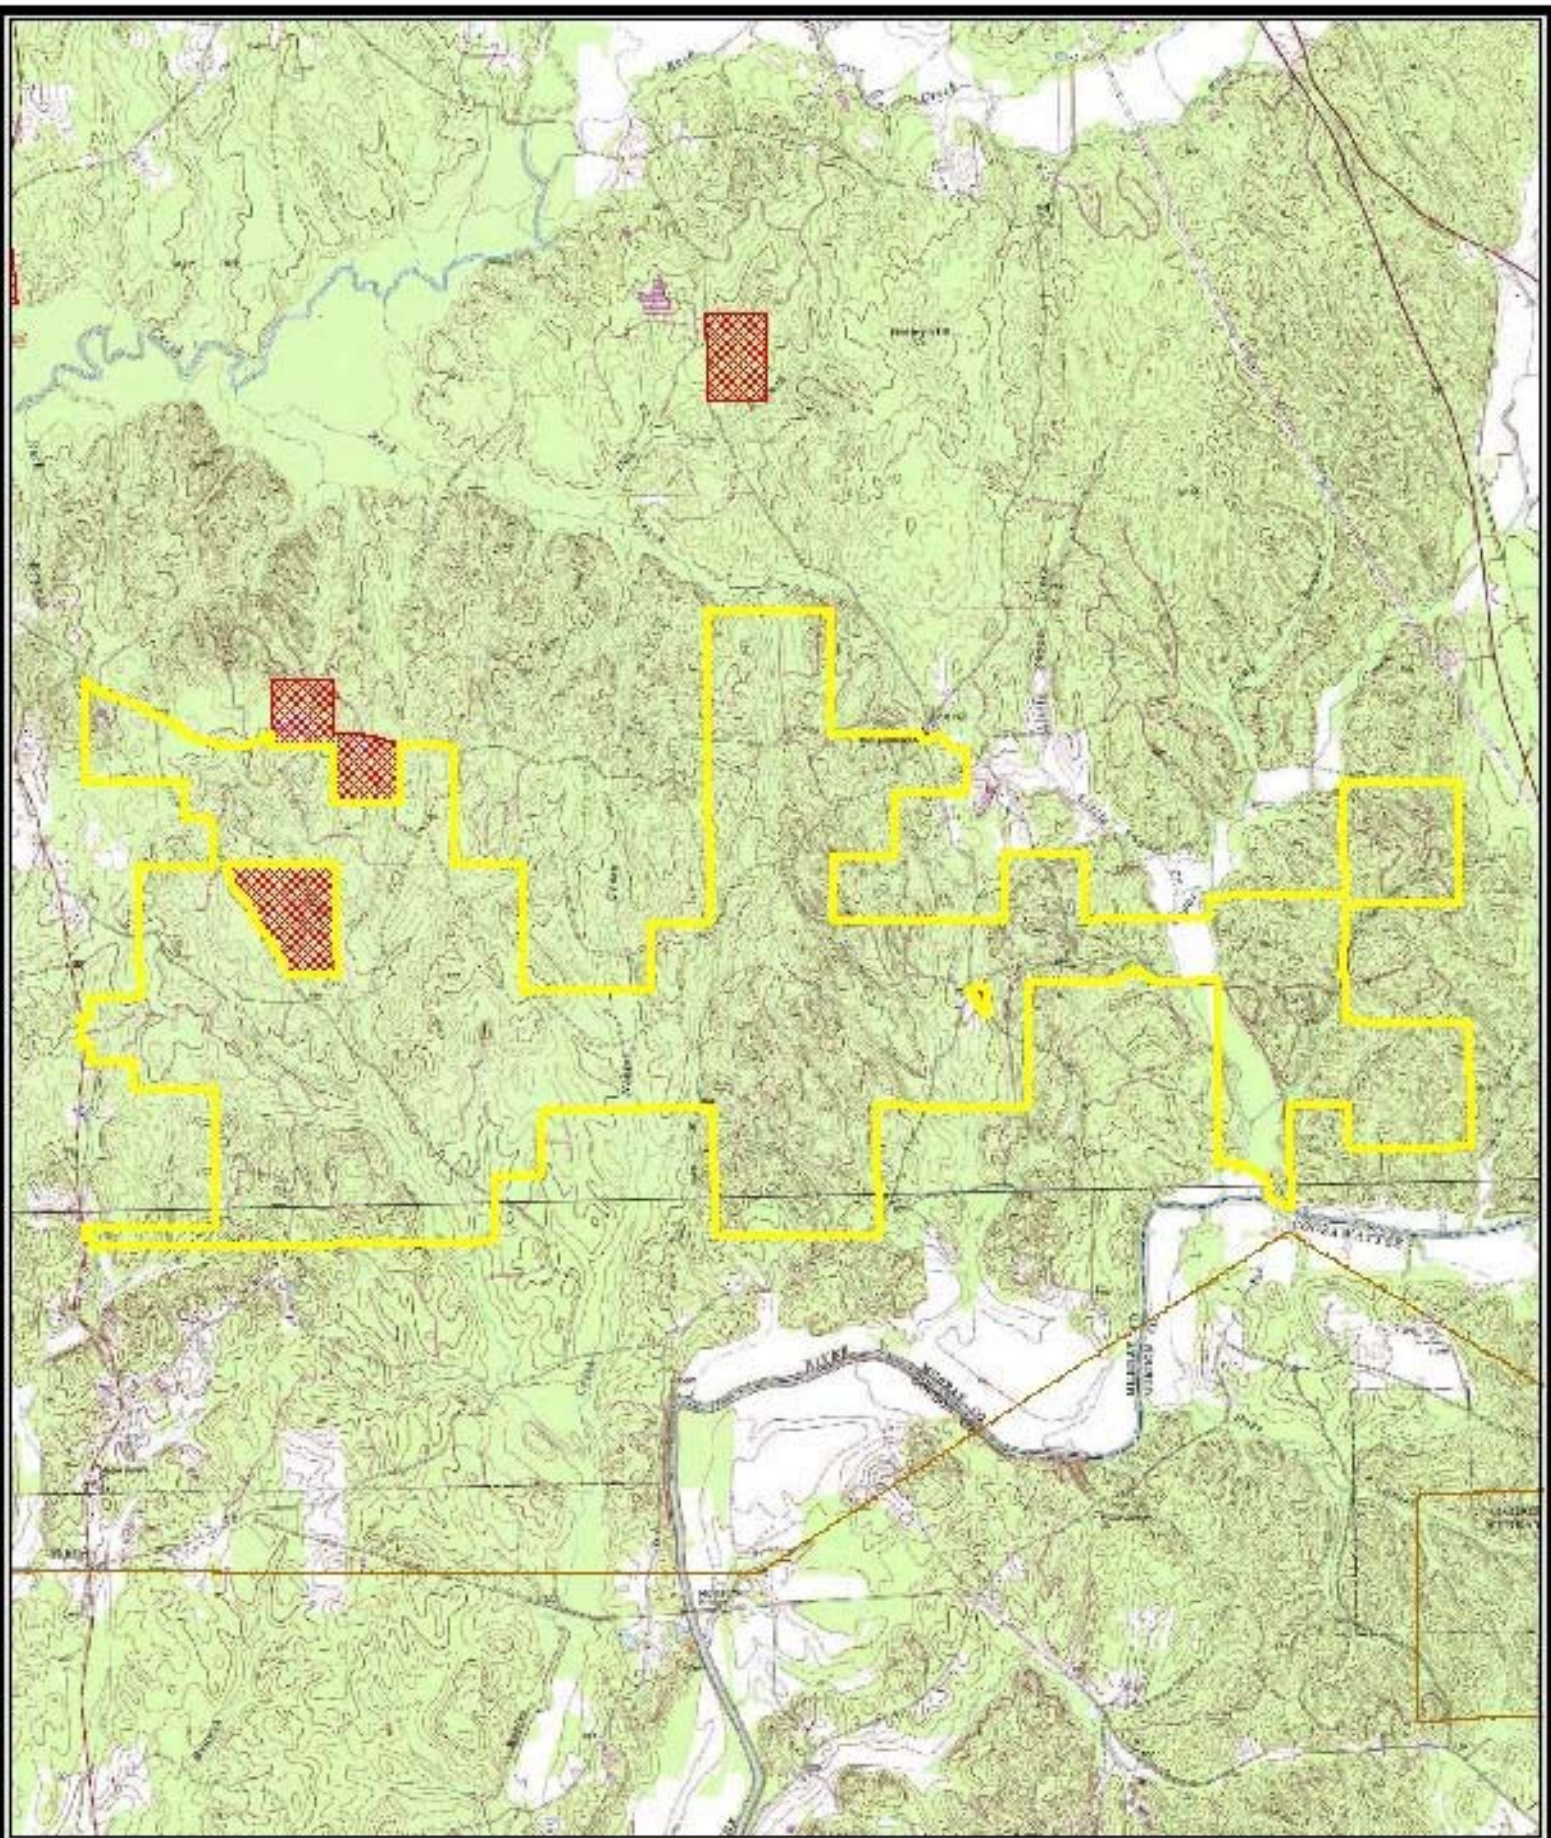

Tract: 9668
County: Murray
State: Georgia

1 inch equals 4,000 feet

Tract: 9668
County: Murray
State: Georgia

1 inch equals 4,000 feet