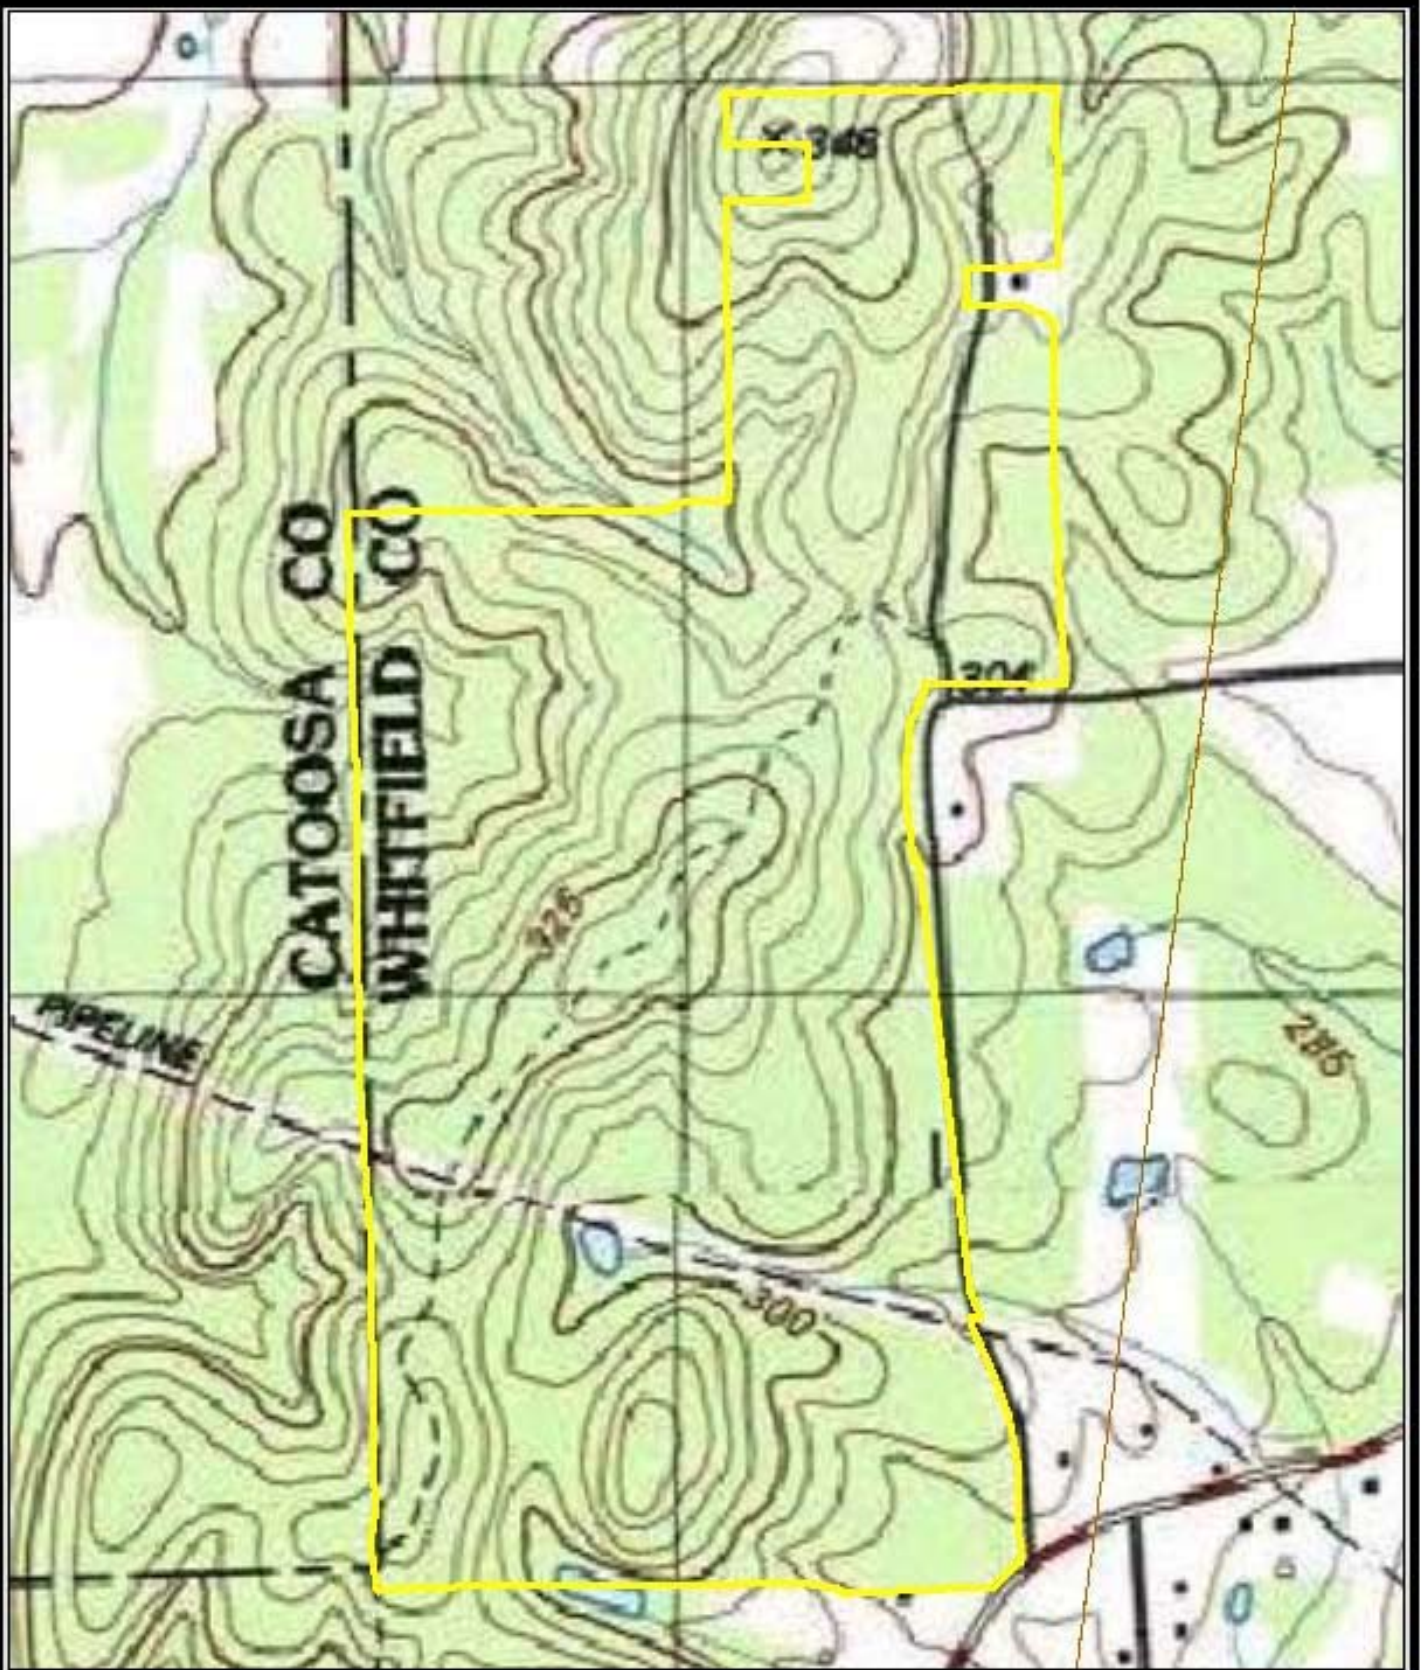

Tract: 9732

County: Catoosa

State: Georgia

1 inch equals 629 feet

Tract: 9732
County: Catoosa
State: Georgia

1 inch equals 629 feet