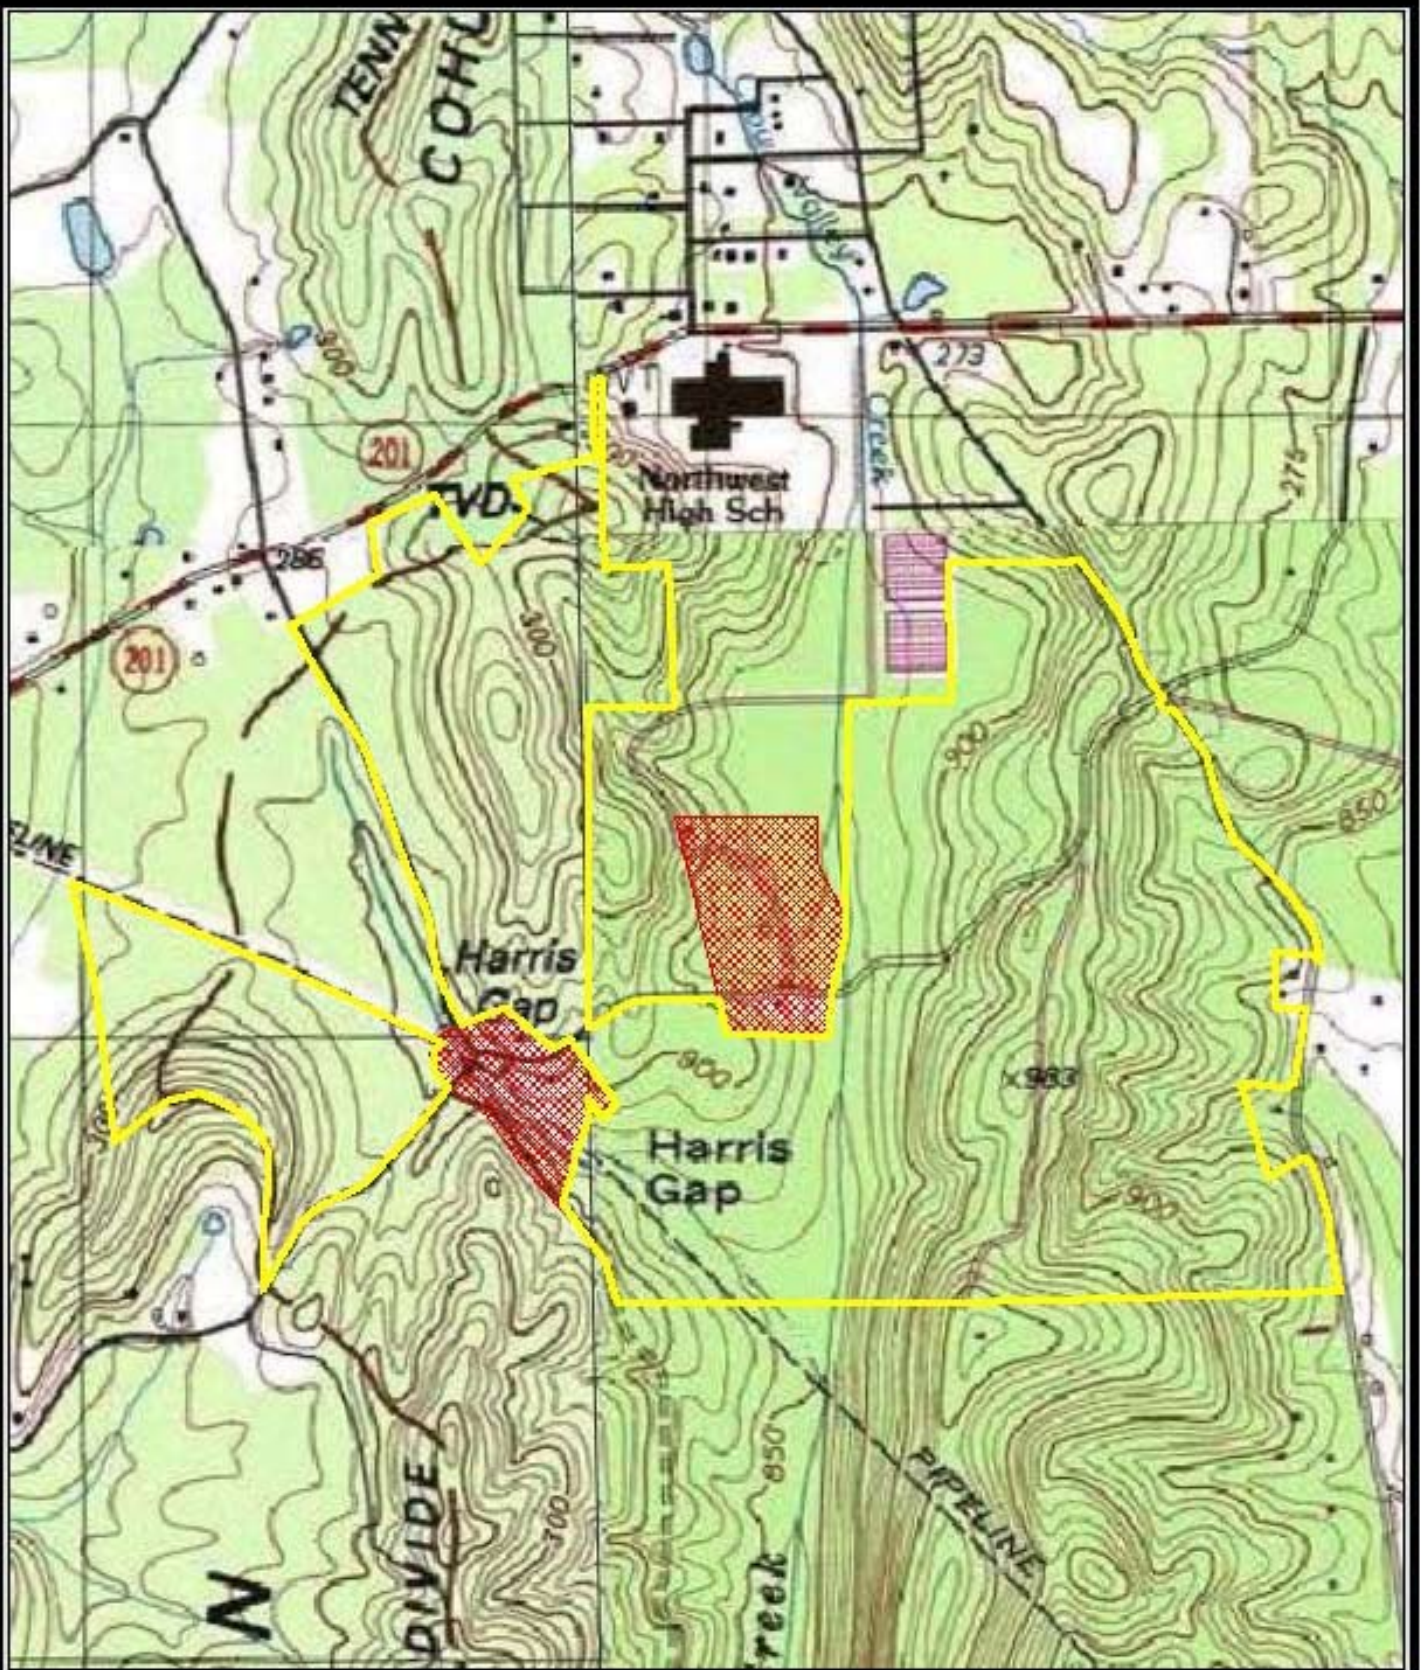

Tract: 9734

County: Whitfield

State: Georgia

1 inch equals 923 feet

Tract: 9734

County: Whitfield

State: Georgia

1 inch equals 923 feet