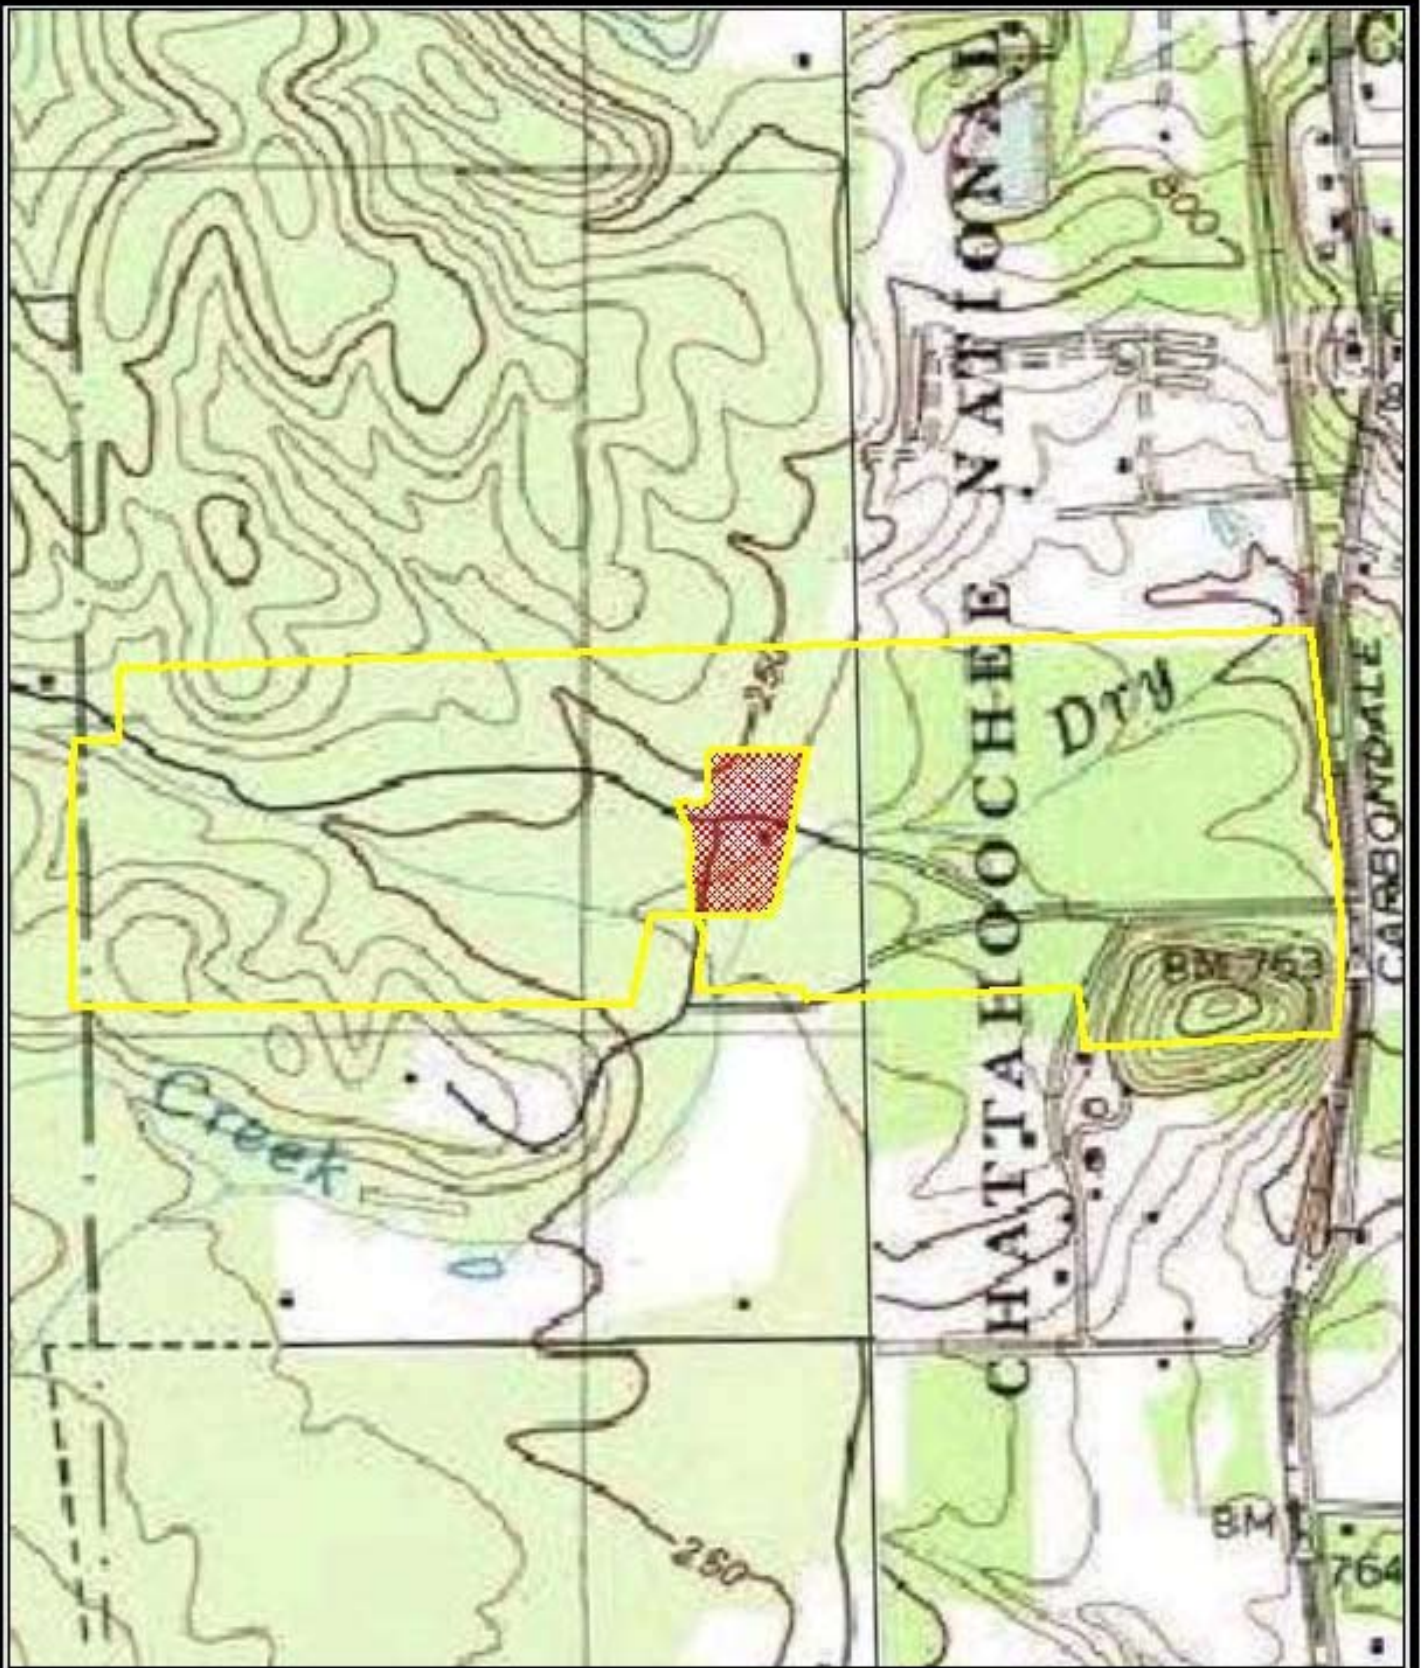

Tract: 9759

County: Whitfield

State: Georgia

1 inch equals 660 feet

Tract: 9759

County: Whitfield

State: Georgia

  
1 inch equals 660 feet